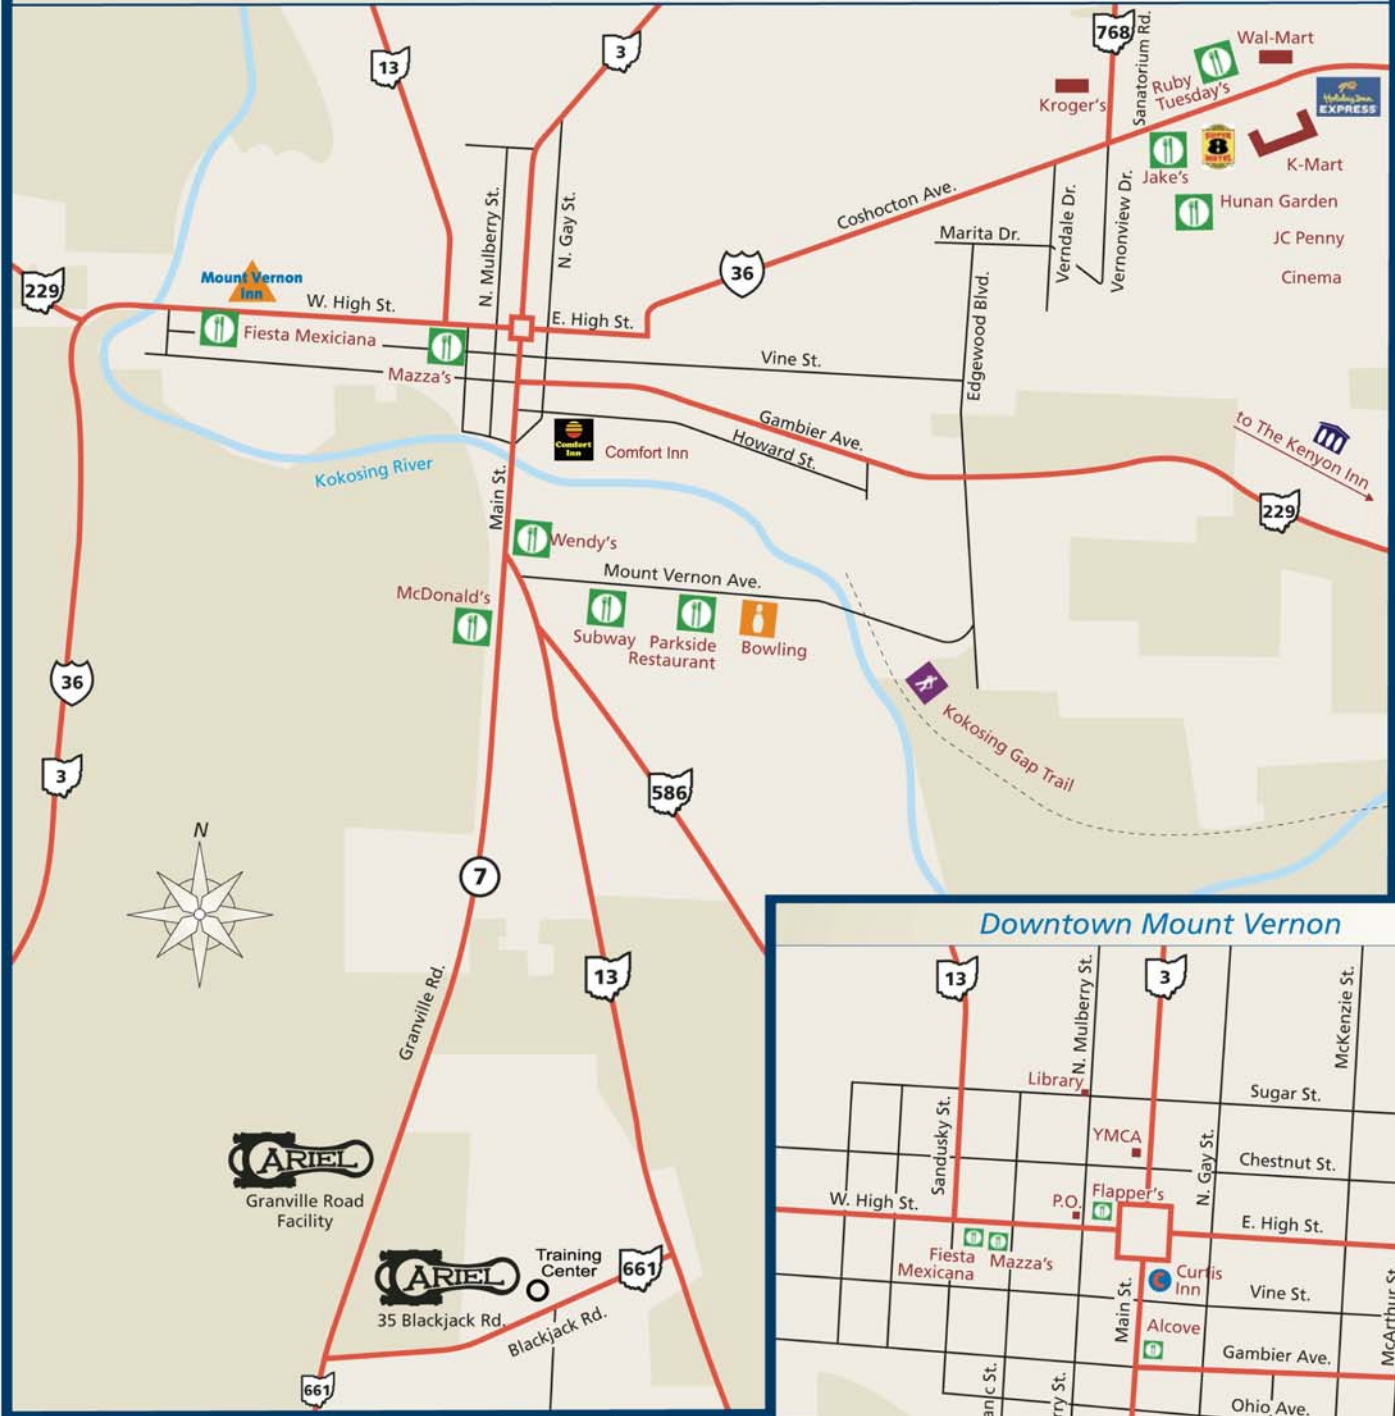

# MOUNT VERNON, OHIO

Mount Vernon, Knox County, Ohio

## Directions from (CMH) Columbus Int'l Airport

Take Rt. 670 East to Rt 270 North  
 From Rt. 270, take Rt. 161 East to Rt. 62 East  
 From 62, take Rt. 661 North to Blackjack Rd.

## Downtown Mount Vernon